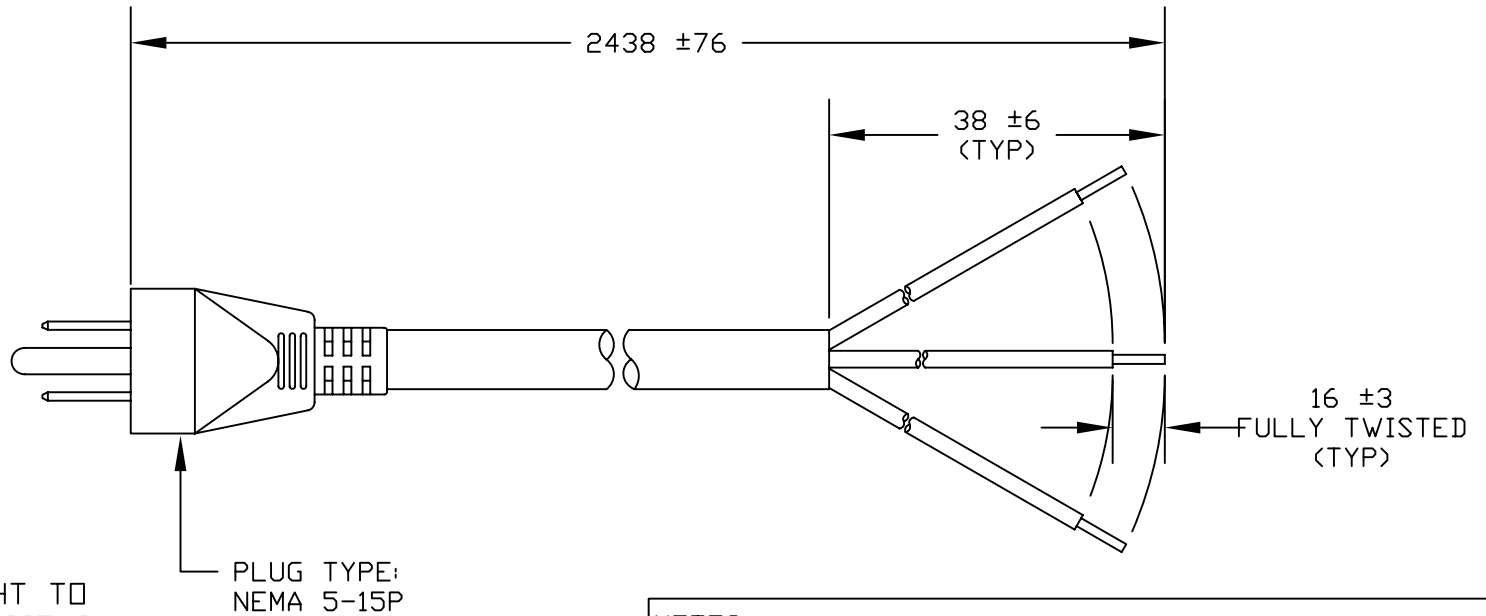

## Standard Cord Details: 17238 10 B1

Specifications	
<b>Certifications</b>	
<b>Part Number</b>	17238 10 B1
<b>Connector Type</b>	
<b>Plug Type</b>	5-15P
<b>Category</b>	Rubber
<b>Application</b>	Non-Detachable
<b>Plug Catalog No.</b>	PS204
<b>Connector Catalog No.</b>	
<b>Cable</b>	SV AWG 18x3
<b>Jacket Color</b>	Black
<b>Length in Feet</b>	8
<b>Length in Meters</b>	2.44
<b>Temperature Rating</b>	60C
<b>Packaging Units Per Carton</b>	50
<b>Color Coding</b>	North American
<b>Nominal OD in Inches</b>	0.246
<b>Nominal OD in Millimeters</b>	6.25
<b>Notes</b>	See 17408 for SJ/unshielded version. See 17239 for SVT (plastic) version.

PLUG TYPE:  
NEMA 5-15P

VOLEX RESERVES THE RIGHT TO ALTER NON-CRITICAL DIMENSIONS WITHOUT NOTICE.

PACKAGING: BULK (NO COIL OR HANK)

**NOTES:**

- 1) CORDAGE: 18/3 SV, 60°C, BLACK
- 2) APPROVALS:
- 3) RATING: 10 AMP/125 VOLTS
- 4) FLAME RATING : FT2
- 5) PACKAGING: 50 PIECES/CARTON
- 6) ALL DIMENSIONS IN MILLIMETERS.

FINISH:  
JACKET: SMOOTH

SCALE:  
NOT TO SCALE

ECD:  
N/A

ITEM DESCRIPTION  
CORDSET - NORTH AMERICAN  
POWER SUPPLY CORD (8')

TOLERANCE  
UNLESS OTHERWISE  
SPECIFIED  
.XXX ± .005  
.XX ± .02  
.X ± .03  
FRACT. ± 1/32  
ANGULAR ± 1/2°