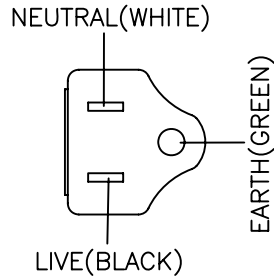

## Standard Cord Details: 17238 10 B1

Specifications	
<b>Certifications</b>	
<b>Part Number</b>	17238 10 B1
<b>Connector Type</b>	
<b>Plug Type</b>	5-15P
<b>Category</b>	Rubber
<b>Application</b>	Non-Detachable
<b>Plug Catalog No.</b>	PS204
<b>Connector Catalog No.</b>	
<b>Cable</b>	SV AWG 18x3
<b>Jacket Color</b>	Black
<b>Length in Feet</b>	8
<b>Length in Meters</b>	2.44
<b>Temperature Rating</b>	60C
<b>Packaging Units Per Carton</b>	50
<b>Color Coding</b>	North American
<b>Nominal OD in Inches</b>	0.246
<b>Nominal OD in Millimeters</b>	6.25
<b>Notes</b>	See 17408 for SJ/unshielded version. See 17239 for SVT (plastic) version.

PLUG TYPE:  
NEMA 5-15P

VOLEX RESERVES THE RIGHT TO ALTER NON-CRITICAL DIMENSIONS WITHOUT NOTICE.

PACKAGING: BULK (NO COIL OR HANK)

**NOTES:**

- 1) CORDAGE: 18/3 SV, 60°C, BLACK
- 2) APPROVALS:
- 3) RATING: 10 AMP/125 VOLTS
- 4) FLAME RATING : FT2
- 5) PACKAGING: 50 PIECES/CARTON
- 6) ALL DIMENSIONS IN MILLIMETERS.